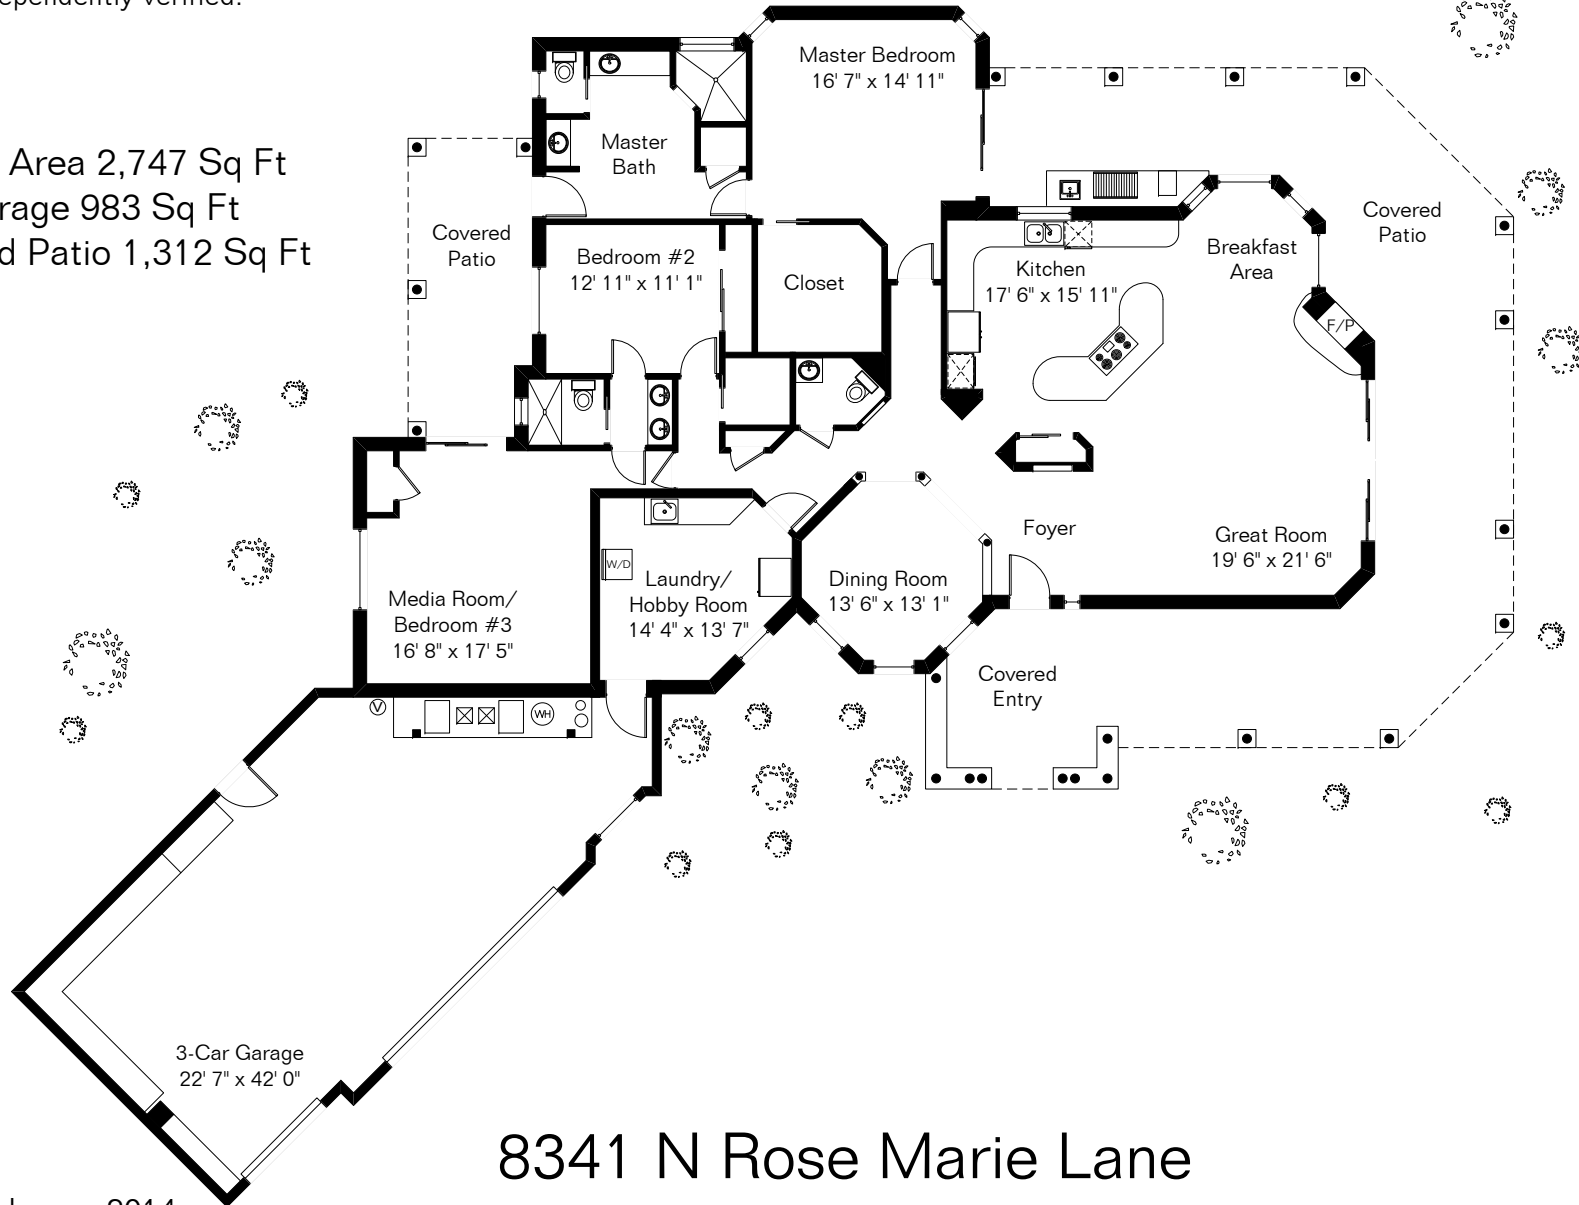

The square footages and room size information are deemed to be reliable but are not guaranteed and should be independently verified.

Living Area 2,747 Sq Ft
Garage 983 Sq Ft
Covered Patio 1,312 Sq Ft

8341 N Rose Marie Lane

Site Visit February 2014

Copyright 2014 Floor Plans First! LLC
All Rights Reserved.

www.FloorPlansFirst.com

Toll Free (877) 887-1500
Voice (520) 881-1500
Fax (520) 791-7701

Floor Plans First!
See the Floor Plan First!